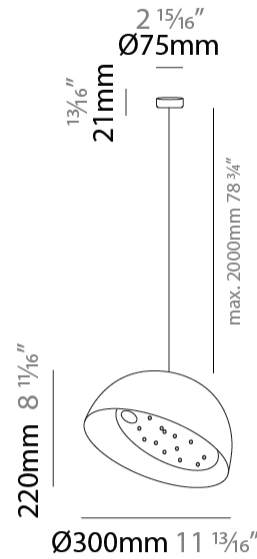

BUCOLA SUSPENSION

D131552-

base number   Finish Options   Finish Options   Finish Options

1. To build a product code in our configurator select the specify button on the base model # product page
2. To build a manual product code on this datasheet choose from the options listed below in blue font and add the suffix to the base model #

GENERAL

Series: Bucola
Partner: Knikerboker
Division: Design
Installation: Suspension
Product Type: Pendant
Mounting Location: Ceiling
Light Distribution: Direct

PHYSICAL

Shape: Dome
Diameter (mm): 300
Diameter (in): 11 ¹³/₁₆
Height (mm): 220
Height (in): 8 ¹¹/₁₆
Max. Overall Height (mm): 2220
Max. Overall Height (in): 87 ³/₈
Fixture Finish: EWH / EBK / MAN / COF / PRD / SLF / GLF / CLF / BRL
Holder Finish: EWH / EBK / MAN / COF / PRD / SLF / GLF / CLF / BRL
Accent Finish: EWH / EBK / MAN / COF / PRD / SLF / GLF / CLF / BRL
Fixture Material: Metal
Cable Details: 2000mm/78 3.4" Transparent Cable

ELECTRICAL

Lamp Type: LED
Input Wattage (W): 16
Dimming: Non-Dimming / Phase Dimming (120vac Only)
Driver Included: No
Driver Location: Remote
Driver Type: Constant Current - Universal
Driver Class: Class 2
Input Voltage (V): 120 - 277
Constant Current (MA): 350

LED

CRI: >85 CRI
Lamp Life (hrs): 50000

OPTICAL

RATINGS AND CERTIFICATIONS

Certified By: CSA Certified to UL and CSA Standards
IP rating: IP20

PROJECT	
TYPE	
SPECIFIER	
QUANTITY	
DATE