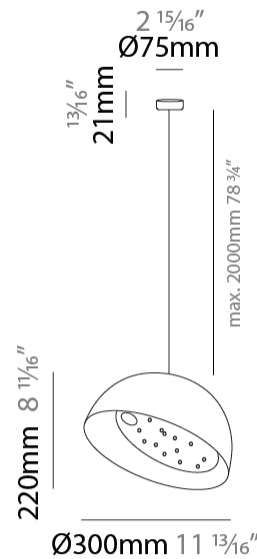

BUCOLA SUSPENSION

D131552-

base number   Finish Options   Finish Options   Finish Options

1. To build a product code in our configurator select the specify button on the base model # product page
2. To build a manual product code on this datasheet choose from the options listed below in blue font and add the suffix to the base model #

GENERAL

Series: Bucola
Partner: Knikerboker
Division: Design
Installation: Suspension
Product Type: Pendant
Mounting Location: Ceiling
Light Distribution: Direct

PHYSICAL

Shape: Dome
Diameter (mm): 300
Diameter (in): 11 ¹³/₁₆
Height (mm): 220
Height (in): 8 ¹¹/₁₆
Max. Overall Height (mm): 2220
Max. Overall Height (in): 87 ³/₈
Fixture Finish: EWH / EBK / MAN / COF / PRD / SLF / GLF / CLF / BRL
Holder Finish: EWH / EBK / MAN / COF / PRD / SLF / GLF / CLF / BRL
Accent Finish: EWH / EBK / MAN / COF / PRD / SLF / GLF / CLF / BRL
Fixture Material: Metal
Cable Details: 2000mm/78 3.4" Transparent Cable

ELECTRICAL

Lamp Type: LED
Input Wattage (W): 16
Dimming: Non-Dimming / Phase Dimming (120vac Only)
Driver Included: No
Driver Location: Remote
Driver Type: Constant Current - Universal
Driver Class: Class 2
Input Voltage (V): 120 - 277
Constant Current (MA): 350

LED

CRI: >85 CRI
Lamp Life (hrs): 50000

OPTICAL

RATINGS AND CERTIFICATIONS

Certified By: CSA Certified to UL and CSA Standards
IP rating: IP20

PROJECT	
TYPE	
SPECIFIER	
QUANTITY	
DATE