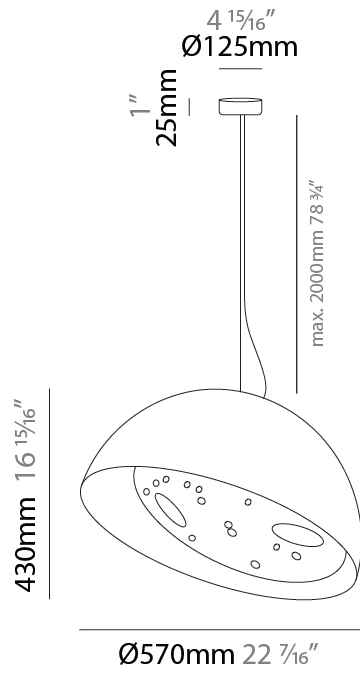

D131556-

base number   Finish Options   Finish Options   Finish Options

1. To build a product code in our configurator select the specify button on the base model # product page
2. To build a manual product code on this datasheet choose from the options listed below in blue font and add the suffix to the base model #

GENERAL

Series: Bucola
Partner: Knikerboker
Division: Design
Installation: Suspension
Product Type: Pendant
Mounting Location: Ceiling
Light Distribution: Direct

PHYSICAL

Shape: Dome
Diameter (mm): 570
Diameter (in): 22 ⁷/₁₆"
Height (mm): 430
Height (in): 16 ¹⁵/₁₆"
Max. Overall Height (mm): 2430
Max. Overall Height (in): 95 ¹¹/₁₆"
Fixture Finish: EWH / EBK / MAN / COF / PRD / SLF / GLF / CLF / BRL
Holder Finish: EWH / EBK / MAN / COF / PRD / SLF / GLF / CLF / BRL
Accent Finish: EWH / EBK / MAN / COF / PRD / SLF / GLF / CLF / BRL
Fixture Material: Metal
Cable Details: 2000mm/78 3.4" Transparent Cable

ELECTRICAL

Lamp Type: LED
Input Wattage (W): 64
Dimming: Non-Dimming / Phase Dimming (120vac Only)
Driver Included: No
Driver Location: Remote
Driver Type: Constant Current - Universal
Driver Class: Class 2
Input Voltage (V): 120 - 277
Constant Current (MA): 350

LED

Number of LEDs: 4
Color Temperature (°K): 3000
Max. Delivered Lumen (lm): 5400
CRI: >85 CRI
Lamp Life (hrs): 50000

OPTICAL

RATINGS AND CERTIFICATIONS

Certified By: CSA Certified to UL and CSA Standards
IP rating: IP20

PROJECT
TYPE
SPECIFIER
QUANTITY
DATE